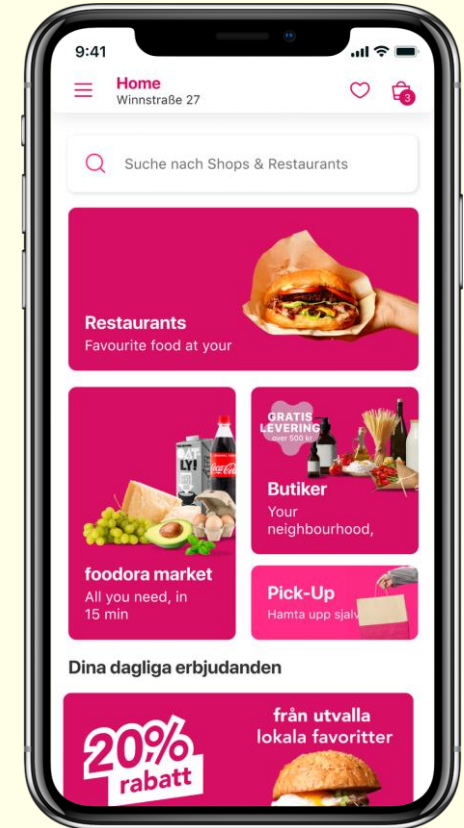

Groceries

Tech

Convenience

Flowers

Dark stores - foodora market

We have **22 dark stores** across Sweden, the stores have an optimized layout for fast picking and they are centrally located which allows for deliveries in less than **30 minutes**.

Foodora GO - Logistics as a Service - B2C, B2B, C2C

foodora Go will be the fastest option for any type of delivery!

Get your online pharmacy order, or other e-retailer order in **30-60 minutes** instead of days (B2C).