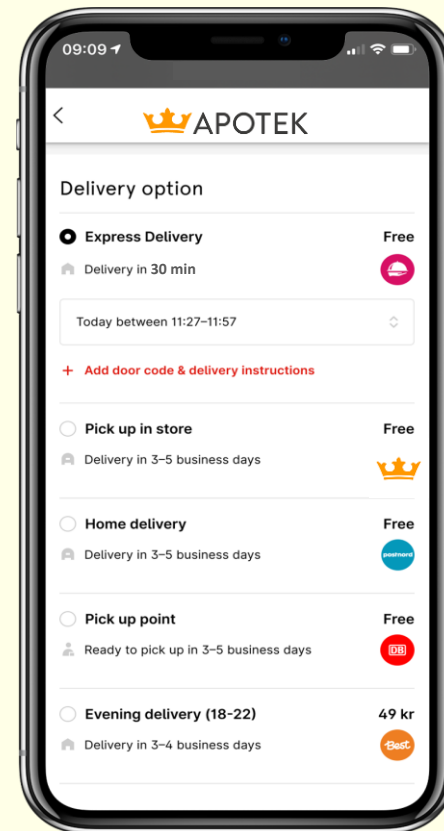

Foodora GO - Logistics as a Service - B2C, B2B, C2C

foodora Go will be the fastest option for any type of delivery!

Get your online pharmacy order, or other e-retailer order in **30-60 minutes** instead of days (B2C).

Send important documents from your office to your law firm in less than **30 minutes** so that you don't have to mail them (B2B).

Get your Marketplace order delivered to your door instead of going to pick it up yourself (C2C).