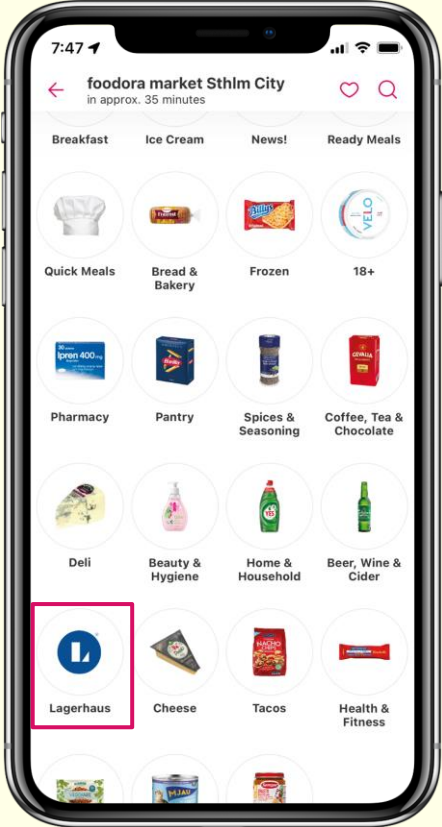

Micro fulfillment centers - Next generation e-commerce

Small, hyperlocal warehouses enabling deliveries from large e-retailers in less than **30 minutes**.

We have just scraped the surface by using our dark stores as micro fulfillment centers for companies like **Lagerhaus** and **Jollyroom**.

We stock some of their items and allow for same-day delivery!

74,95 kr	89,95 kr	89,95 kr	89,95 kr
Tea Light Candle Wax 30 Pieces 2,50 kr/piece	Scented Candle Peach 89,95 kr/piece	Handtvål Grapefrukt 500ml 179,90 kr/l	Scented Candle Verbena / Lemongrass 89,95 kr/piece