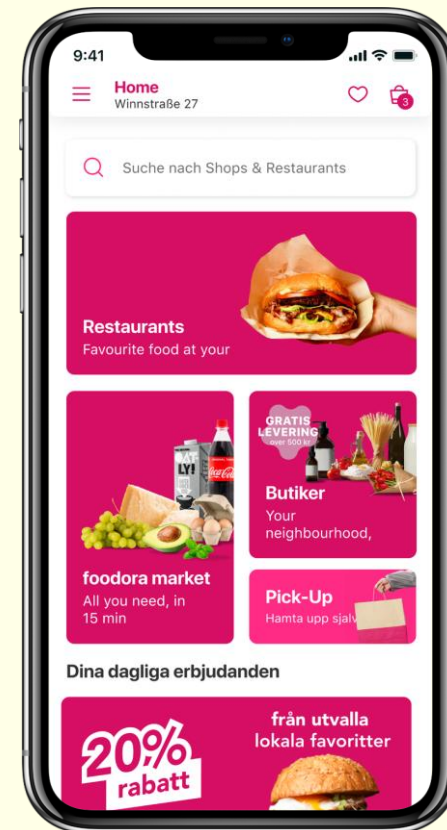

Groceries

Tech

Convenience

Flowers

Dark stores - foodora market

We have **22 dark stores** across Sweden, the stores have an optimized layout for fast picking and they are centrally located which allows for deliveries in less than **30 minutes**.

Foodora GO - Logistics as a Service - B2C, B2B, C2C

foodora Go will be the fastest option for any type of delivery!

Get your online pharmacy order, or other e-retailer order in **30-60 minutes** instead of days (B2C).